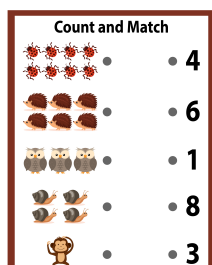

Match Numbers

Table Of Contents

Page

Count and Match (16 pages)

2

Circle Matching Number (5 pages)

18

Match Number to Name (5 pages)